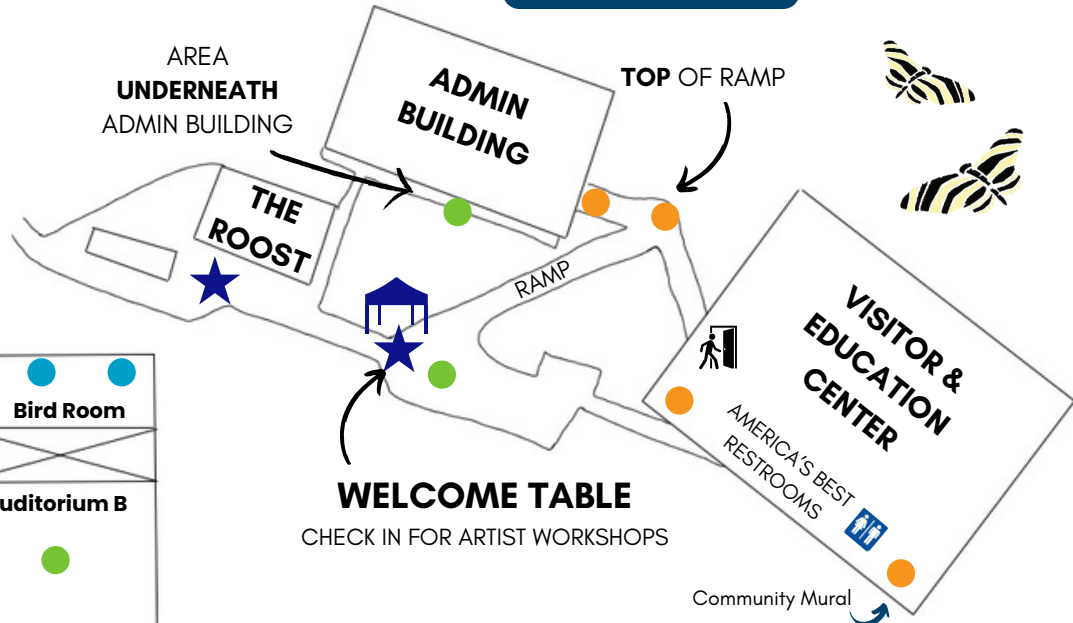

**OUTSIDE AREA**

**VISITOR CENTER INSIDE**

**KEY**

- Creation Station (12-3pm)
- Art Demonstration (12-4pm)
- Artist Workshop (sign up only)
- ★ Other Important Locations