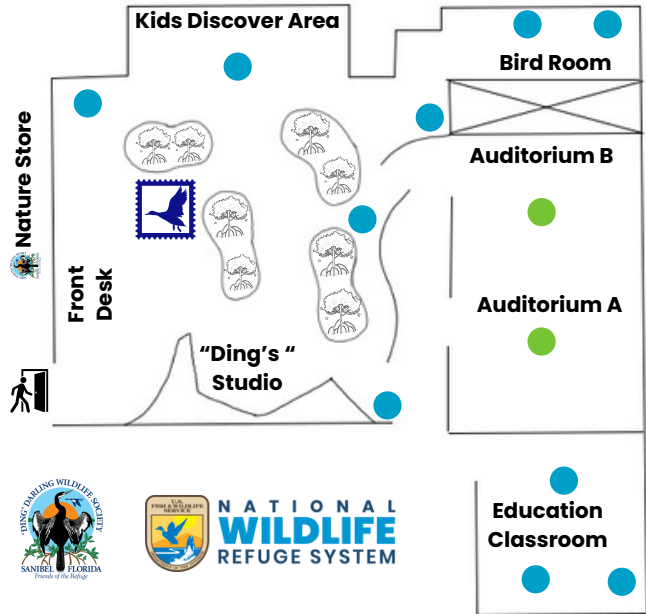

**OUTSIDE AREA**

**VISITOR CENTER INSIDE**

**KEY**

- Creation Station (12-3pm)
- Art Demonstration (12-4pm)
- Artist Workshop (sign up only)
- ★ Other Important Locations